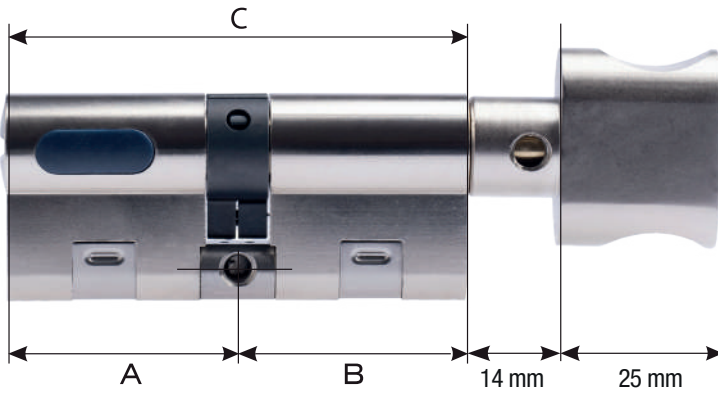

LEVA AJUSTABLE

DE SERIE

New Wave 5

CILINDRO
POMO

NIVEL
6

MAUER
ASSA ABLOY

| NEW WAVE 5 CILINDRO POMO | | |
|--------------------------|------------|-------------|
| A x B (mm) | Ref. LATÓN | Ref. NÍQUEL |
| 31X31 | NW5P3131L | NW5P3131N |
| 31X36 | NW5P3136L | NW5P3136N |
| 31X41 | NW5P3141L | NW5P3141N |
| 31X46 | NW5P3146L | NW5P3146N |
| 31X51 | NW5P3151L | NW5P3151N |
| 31X56 | NW5P3156L | NW5P3156N |
| 36X36 | NW5P3636L | NW5P3636N |
| 36X41 | NW5P3641L | NW5P3641N |
| 36X46 | NW5P3646L | NW5P3646N |
| 36X51 | NW5P3651L | NW5P3651N |
| 36X56 | NW5P3656L | NW5P3656N |
| 41X41 | NW5P4141L | NW5P4141N |
| 41X46 | NW5P4146L | NW5P4146N |
| 41X51 | NW5P4151L | NW5P4151N |
| 41X56 | NW5P4156L | NW5P4156N |
| 46X46 | NW5P4646L | NW5P4646N |
| 46X51 | NW5P4651L | NW5P4651N |
| 46X56 | NW5P4656L | NW5P4656N |
| 51X51 | NW5P5151L | NW5P5151N |
| 51X56 | NW5P5156L | NW5P5156N |
| 56X56 | NW5P5656L | NW5P5656N |